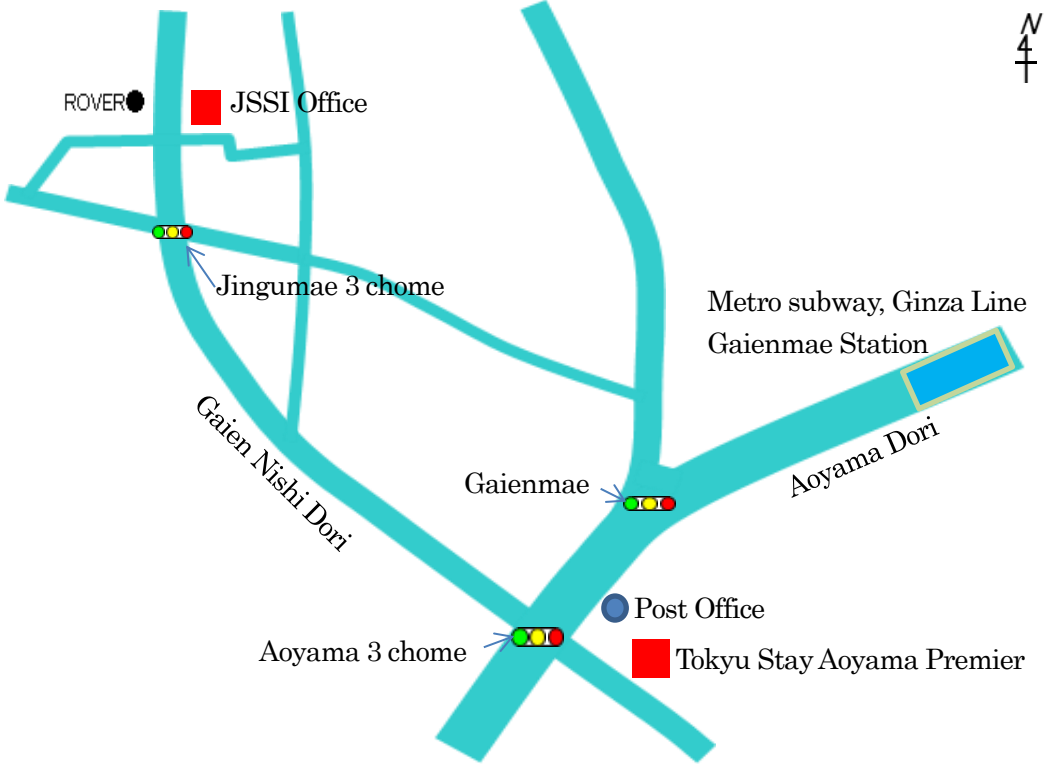

Location of JSSI Office

JSSI

2-3-18 Jingumae, Shibuyaku Tokyo 150-0001

Phone: +81 (3) 5775-5432

7 min walk from Gaienmae Station, Ginza Line

Route from Narita Airport

JR East Railway; Limit. Express, Narita to Shibuya (76 min bound for Ikebukuro),
Tokyo Metro Subway; Shibuya to Gaienmae (5 min bound for Ginza)